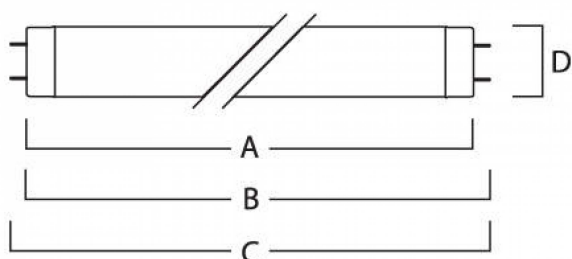

ODELEC-NOLLET

PURESUN T5 25W 1,0

Électricité > Éclairage > Source > Lampe - Tube pour appli spéciale > PURESUN T5 25W 1,0

<https://odelec-nollet.fr/sylvania-puresun-t5-25w-1-0-100783918.html>

Description courte

Marque : SYLVANIA FEILO FRANCE

Fabricant : SYLVANIA FEILO FRANCE

Référence : SYL0073009

Lampes spéciales Soins corporels PureSun T5 25W 1,0%

Description

Lampes spéciales Soins corporels PureSun T5 25W 1,0%

Description

- A comprehensive range of retrofit tubes with maximum effective irradiance of 0.3 W/m². Short tanning times are maintained. Suits both professional salon and domestic users.